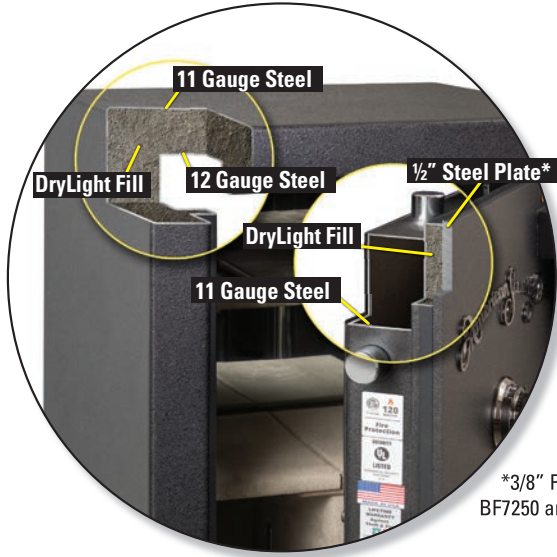

BF® SERIES – 120 MINUTE FIRE

U.L. LISTED LEVEL I BURGLARY

BF® SERIES CONSTRUCTION

*3/8" Plate on
BF7250 and BF6024

STANDARD BF® GUN SAFES:
11 GA OUTER STEEL LINER WITH 12GA INNER STEEL LINER
TOTALING APPROX 1/4" STEEL BARRIER

BF7240

Shown in Burgandy Metallic with optional Cabinets and Light Kit

SECURITY

- 1/2"-Thick Steel Plate Door (BF7250 & BF6024 have 3/8" steel plate)
- Three-Way Bolt Work
- 2"-Thick Body
- UL Level II RSC Burglary Classification (1-Man, 5-minute test. Utilizes tools typically found in a household)
- 12 massive 1 1/2" Chrome Plated Bolts
- 4 Pre-Cut Anchor Holes

FUNCTIONALITY

- Industry's Most Flexible Interior
- Door Organizer
- Storage for Two Long Guns or Assault Rifles on Door
- Mirrored Back for Added Interior Visibility
- AC Power Outlet

BF® SPECIFICATIONS